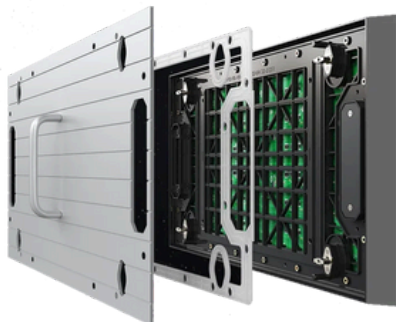

Bright

Up to 10,000 nits brightness,
3000:1 high contrast ratio,
visible under sunshine

ECO

Energy-saving electronic design

Cabinet size: 1 x 1m, 3.28ft x 3.28ft
one cabinet - one square meter

ARENA SERIES

PERMANENT OUTDOOR LED MODULES

Weather-proof and reliable for
extreme outdoor conditions.

LED MODULE

- Dual power supply and pin interface design hidden optional
- Land right modules interchangeable use
- 45° angle design to form 90 degree right angle shape
- Aluminum back shell and aluminum power box for heat dissipation, which has high thermal conductivity ensuring long-term stable operation of the screen.