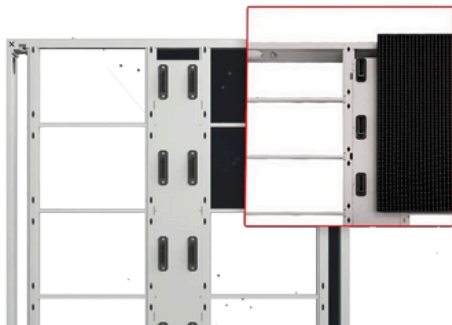

MODULAR DESIGN

Created for easy installation and maintenance